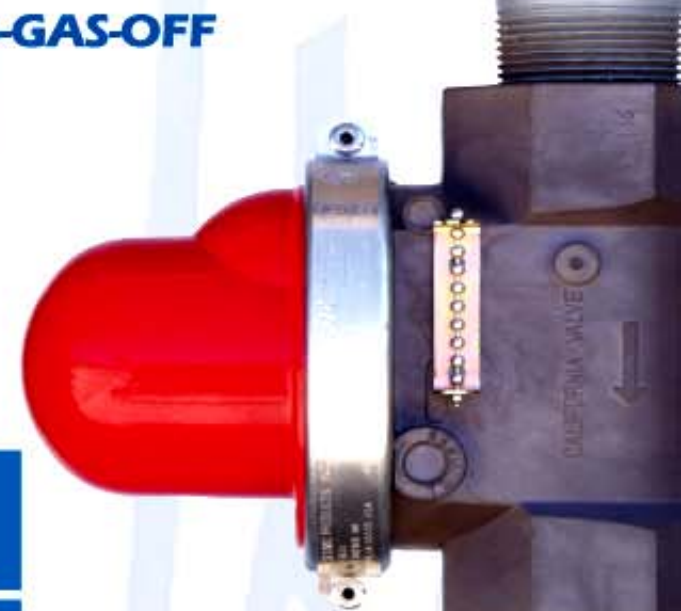

COMMERCIAL VALVES

	310	3/4" 60 psi - Horizontal Flow
	VT-310	3/4" 60 psi - Vertical Down Flow
	VB-310	3/4" 60 psi - Vertical Up Flow

	311	1" 60 psi - Horizontal Flow
	VT-311	1" 60 psi - Vertical Down Flow
	VB-311	1" 60 psi - Vertical Up Flow

	312	1-1/4" 60 psi - Horizontal Flow
	VT-312	1-1/4" 60 psi - Vertical Down Flow
	VB-312	1-1/4" 60 psi - Vertical Up Flow

	313	1-1/2" 60 psi - Horizontal Flow
	VT-313	1-1/2" 60 psi - Vertical Down Flow
	VB-313	1-1/2" 60 psi - Vertical Up Flow

INDUSTRIAL VALVES

	314	2" 60 psi - Horizontal Flow	314F	
	VT-314	2" 60 psi - Vertical Down Flow	VT-314F	
	VB-314	2" 60 psi - Vertical Up Flow	VB-314F	

	315	3" 60 psi - Horizontal Flow	315F	
	VT-315	3" 60 psi - Vertical Down Flow	VT-315F	
	VB-315	3" 60 psi - Vertical Up Flow	VB-315F	

	316	4" 60 psi - Horizontal Flow	316F	
	VT-316	4" 60 psi - Vertical Down Flow	VT-316F	
	VB-316	4" 60 psi - Vertical Up Flow	VB-316F	

	317F	6" 60 psi - Horizontal Flow
	VT-317F	6" 60 psi - Vertical Down Flow
	VB-317F	6" 60 psi - Vertical Up Flow

SPECIALTY PRODUCTS

	400	3 Way Valve

	RA- 501	Remote Actuator (Valve Not Included)

	ES- 510	Seismically Activated Electrical Switch

**Top In...Bottom Out
Bottom In...Top Out**

- **Vertical and Horizontal Sizes Available from 3/4" to 6"**
- **NPT and Flanged**
- **Pressure Ratings from 0 - 60 p.s.i.**
- **Residential, Commercial and Industrial Applications**
- **See our Internet Site for additional information, specifications and applications:**
  www.4GasOff.net
- **Or Call Us At:**
  800-4-GAS-OFF